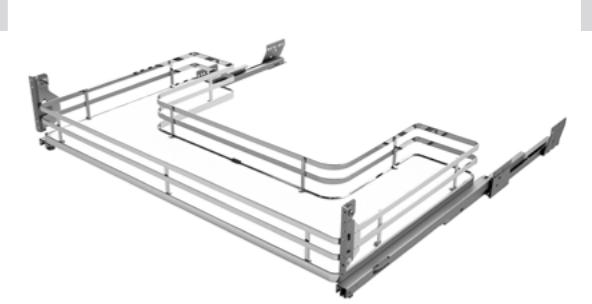

Büyük Hacimli Kayar Atık Ayırma Sistemi (SMART)

- Sürgülü, tam açılımlı ve frenli mutfak alt üniteleri için yüksek kaliteli krom kaplamalı düz korkulukludur.
- 450 mm ve 600 mm gövdelere uygun
- Ağırlık Kapasitesi: 30 kg
- İthal

Large Volume Sliding Waste Separation System (SMART)

- With high quality chrome-plated flat railing for sliding, full extension and brake kitchen base units.
- Suitable for 450 mm and 600 mm bodies
- Weight Capacity: 30kg
- Imported