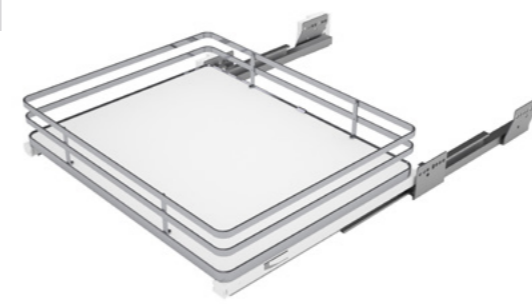

İç Çekmece - Derin (SMART)

- Sürgülü, tam açılımlı ve frenli mutfak alt üniteleri için yüksek kaliteli krom kaplamalı düz korkulukludur.
- 450 mm ve 600 mm gövdelere uygun
- Alt dolaplarda 2 adet sığ sepet bulunur
- Ağırlık Kapasitesi: 30 kg
- İthal

Inner Drawer - Deep (SMART)

- With high quality chrome-plated flat railing for sliding, full extension and brake kitchen base units.
- Suitable for 450 mm and 600 mm bodies
- 2 shallow baskets in the lower cabinets
- Weight Capacity: 30kg
- Imported