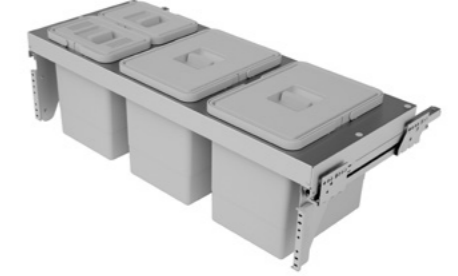

Büyük Hacimli Kayar Atık Ayırma Sistemi

- Genişlik : 900 mm
- Derinliği azaltılmış sifon delikli 1 sürgülü kapak (Sabitlenecek tepsiler ve ayırıcılardan oluşan lavabo altı kiti)
- 1 adet sürgülü büyük hacimli çöp ayırma sistemi, lavabo altı için çöp kovası komple set, stoperli tam açılmalı ray (2 adet küçük çöp kovası 6 lt, 2 adet büyük çöp kovası 15 lt)
- İthal

Large Volume Sliding Waste Separation System

- Width : 900 mm
- 1 sliding door with reduced depth siphon hole (Under-sink kit consisting of trays and dividers to be fixed)
- 1 sliding large volume waste separation system, complete set with dustbin for under the sink, full opening rail with stopper (2 small dustbins 6 lt, 2 large dustbins 15 lt)
- Imported