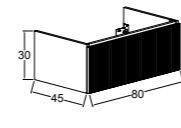

KOBOS BELLA 83 CM
ÇEKMECELİ VE MASİF
AÇIK RAFLI DOLAP
/ KOBOS BELLA 83 CM
CABINET WITH DRAWERS AND
SOLID OPEN SHELVES

KOBOS BELLA 80 CM
LAVABO DOLABI
/ KOBOS BELLA 80 CM
WASHBASIN CABINET

KOBOS BELLA 100 CM
LAVABO DOLABI
/ KOBOS BELLA 100 CM
WASHBASIN CABINET