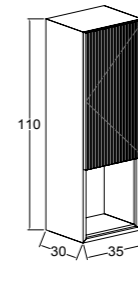

KOBOS BELLA 83 CM
ÇEKMECELİ VE MASİF
AÇIK RAFLI DOLAP
/ KOBOS BELLA 83 CM
CABINET WITH DRAWERS AND
SOLID OPEN SHELVES

KOBOS BELLA 80 CM
LAVABO DOLABI
/ KOBOS BELLA 80 CM
WASHBASIN CABINET

KOBOS BELLA 100 CM
LAVABO DOLABI
/ KOBOS BELLA 100 CM
WASHBASIN CABINET