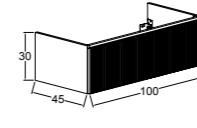

KOBOS BELLA 83 CM
ÇEKMECELİ VE MASİF
AÇIK RAFLI DOLAP
/ KOBOS BELLA 83 CM
CABINET WITH DRAWERS AND
SOLID OPEN SHELVES

KOBOS BELLA 80 CM
LAVABO DOLABI
/ KOBOS BELLA 80 CM
WASHBASIN CABINET

KOBOS BELLA 100 CM
LAVABO DOLABI
/ KOBOS BELLA 100 CM
WASHBASIN CABINET