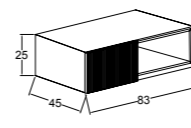

KOBOS BELLA 83 CM
ÇEKMECELİ VE MASİF
AÇIK RAFLI DOLAP
/ KOBOS BELLA 83 CM
CABINET WITH DRAWERS AND
SOLID OPEN SHELVES

KOBOS BELLA 80 CM
LAVABO DOLABI
/ KOBOS BELLA 80 CM
WASHBASIN CABINET

KOBOS BELLA 100 CM
LAVABO DOLABI
/ KOBOS BELLA 100 CM
WASHBASIN CABINET