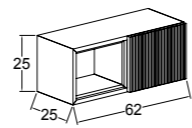

KOBOS BELLA 62 CM
KAPAKLI VE MASİF AÇIK
RAFLI DOLAP
/ KOBOS BELLA 62 CM
CABINET WITH DOORS AND
SOLID OPEN SHELVES