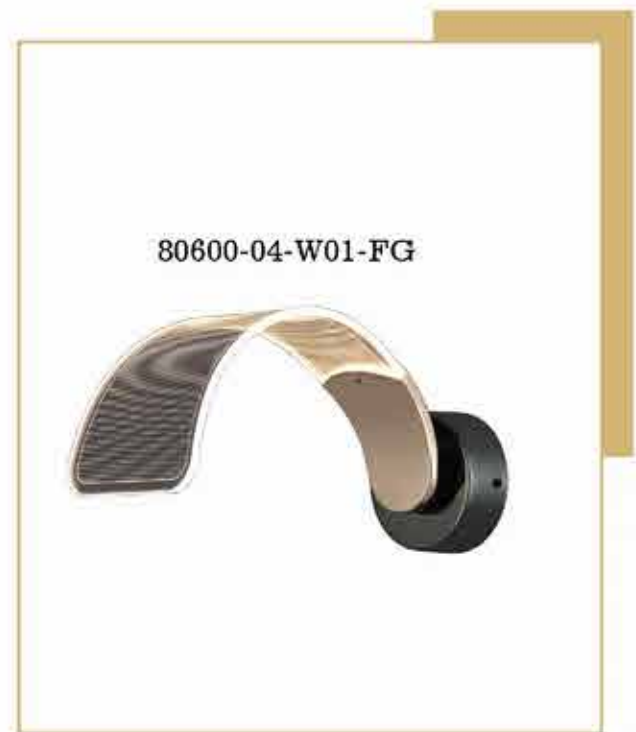

# PRADO

EXCLUSIVE

80600-03-L06-FG

80600-01-P06-FG

80600-04-W01-FG

80600-02-P08-FG

80600-01-P06-FG Gold - Altın

⚖️ 3,84 Kg  
 ⌀ 65 Cm Ⓚ 3000 K  
 💡 LED / 6x6W Ⓛ 2800 Lm