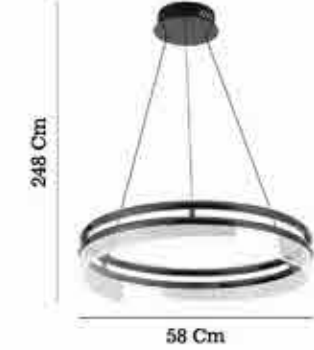

⚖️ 2,18 Kg  
 ⌀ 48 Cm Ⓚ 3000 K  
 💡 LED / 1x72W Ⓛ 5040 Lm

80714-02-PM1-PB Pearl Black- Kobalt

⚖️ 2,55 Kg  
 ⌀ 58 Cm Ⓚ 3000 K  
 💡 LED / 1x84W Ⓛ 5880 Lm

80714-03-PB1-PB Pearl Black- Kobalt

⚖️ 3,37 Kg  
 ⌀ 76 Cm Ⓚ 3000 K  
 💡 LED / 1x144W Ⓛ 7980 Lm