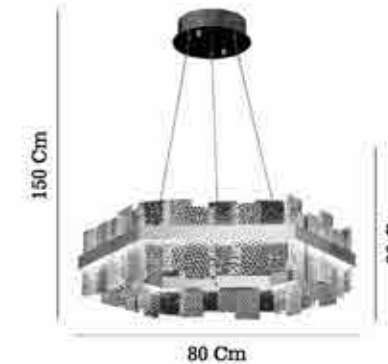

80622-02-P80-FG

Gold - Altın

⚖️ 13,70 Kg
⊘ 80 Cm Ⓚ 3000 K
💡 LED / 1x54W Ⓛ 5400 Lm