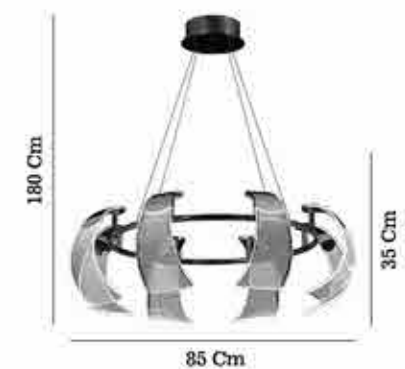

80600-02-P08-FG Gold - Altın

⚖️ 5,13 Kg
⌀ 85 Cm Ⓚ 3000 K
💡 LED / 8x6W Ⓛ 3840 Lm