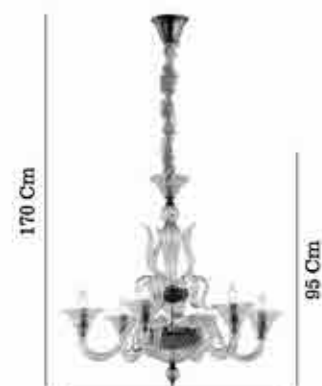

# LAPELLA

EXCLUSIVE

80532-02-P08-PB

80532-04-W02-PB

80532-03-P12-PB

80532-01-P06-PB

80532-01-P06-PB Pearl Black - Kobalt

12,30 Kg  
76 Cm  
E-14 / 6x20W Max.