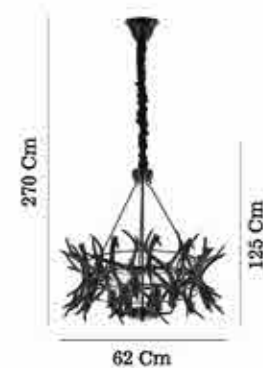

# VIETRA

EXCLUSIVE

80618-04-W02-BK

80618-01-P06-BK

80618-02-P09-BK

80618-01-P06-BK

Black - Siyah

5,30 Kg  
62 Cm  
E-14 / 6x20W Max.