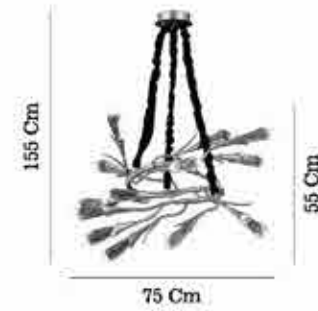

80724-01-P14-BG Painted Antique - Antik Boyalı

⚖️ 10,50 Kg
⌀ 75 Cm Ⓚ 3000 K
💡 LED / 14x2W Ⓛ 910 Lm