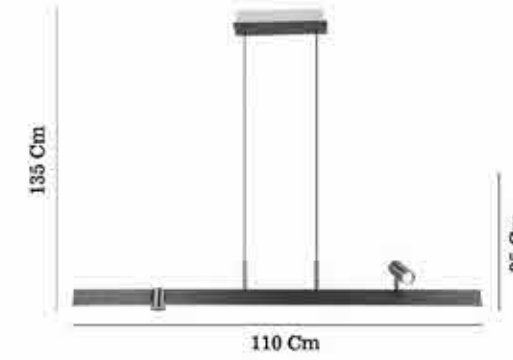

80581-04-L01-CF Coffee - Kahve

1,28 Kg
10x110 Cm
LED / 1x31W
3000 K
2170 Lm

80581-05-W01-CF Coffee - Kahve

0,69 Kg
15x35 Cm
LED / 1x16W
3000 K
1120 Lm

CORTANA

COLLECTION 2024