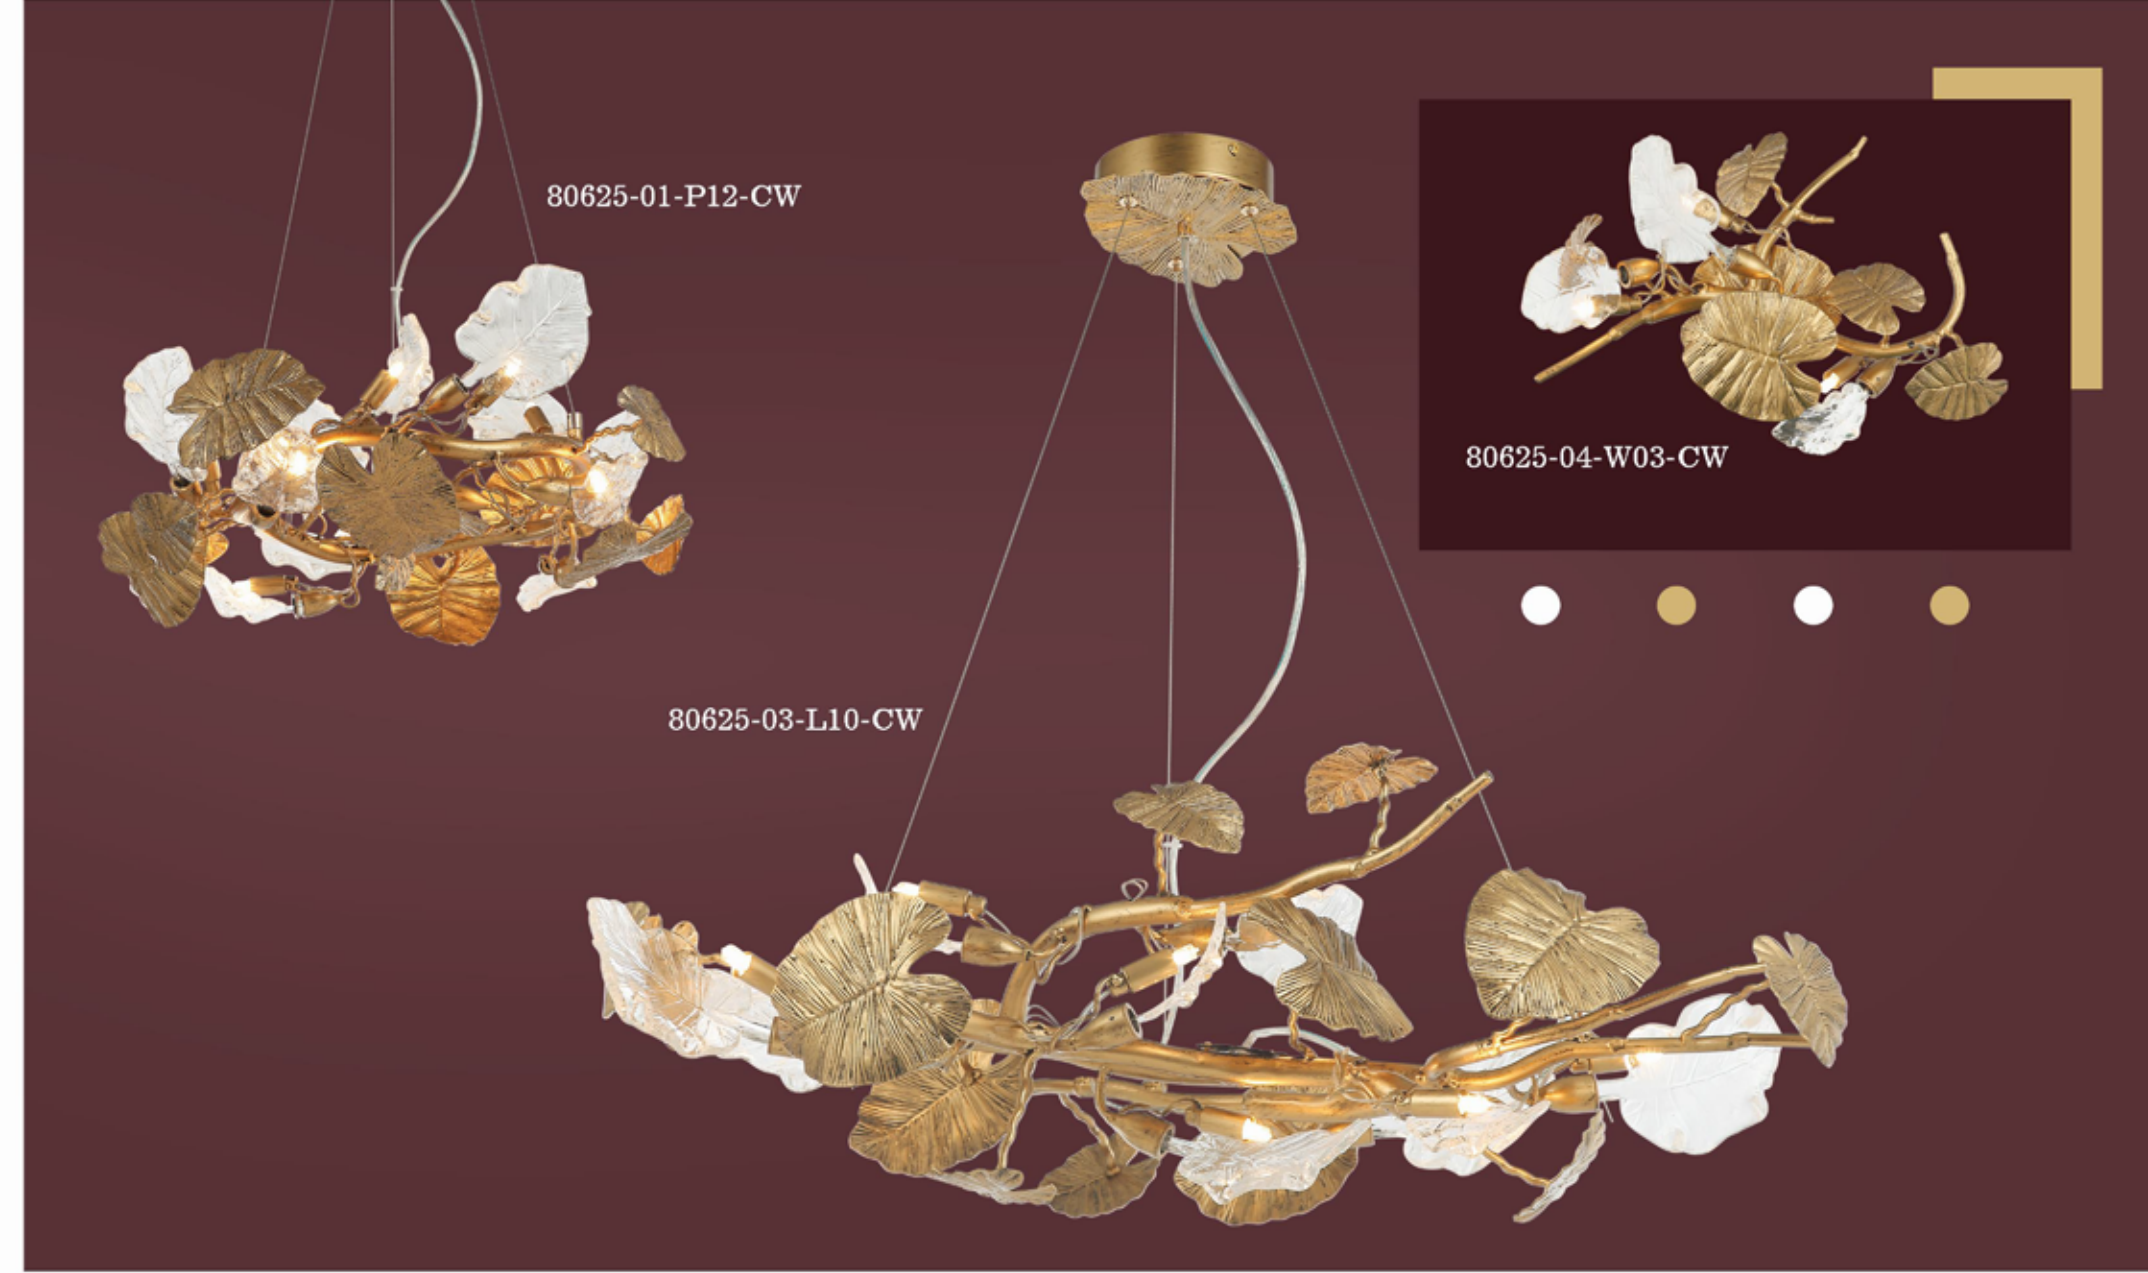

LINDORA

EXCLUSIVE

80625-01-P12-CW Gold - Altın 150 Cm 60 Cm 30 Cm ⚖️ 6,60 Kg ⊘ 60 Cm 💡 G-9 / 12x5W Max.	80625-03-L10-CW Gold - Altın 155 Cm 105 Cm 35 Cm ⚖️ 6,25 Kg ⊘ 55x105 Cm 💡 G-9 / 10x5W Max.	80625-04-W03-CW Gold - Altın 40 Cm 48 Cm ⚖️ 1,65 Kg ⊘ 20x48 Cm 💡 G-9 / 3x5W Max.

LINDORA

COLLECTION 2024