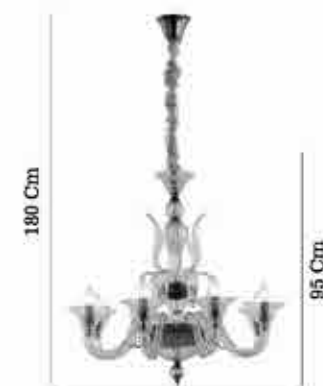

80532-02-P08-PB Pearl Black - Kobalt

14,40 Kg
76 Cm
E-14 / 8x20W Max.