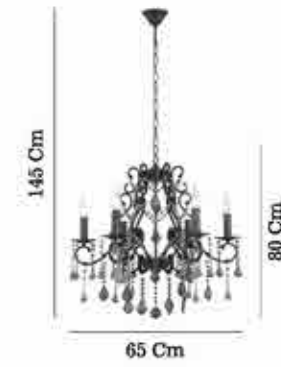

# MORIA

EXCLUSIVE

80589-02-P08-CF

80589-01-P06-CF

80589-04-W01-CF

80589-01-P06-CF

Coffee - Kahve

⚖️ 4,65 Kg  
⊘ 65 Cm  
💡 E-14 / 6x20W Max.