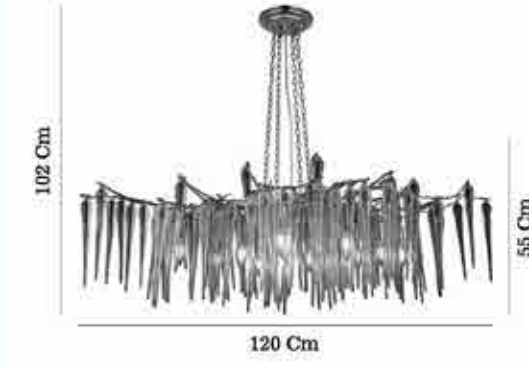

1519-80-12-L

20,00 Kg

70x120 Cm

E-14 / 12x20W Max.

Gold - Altın