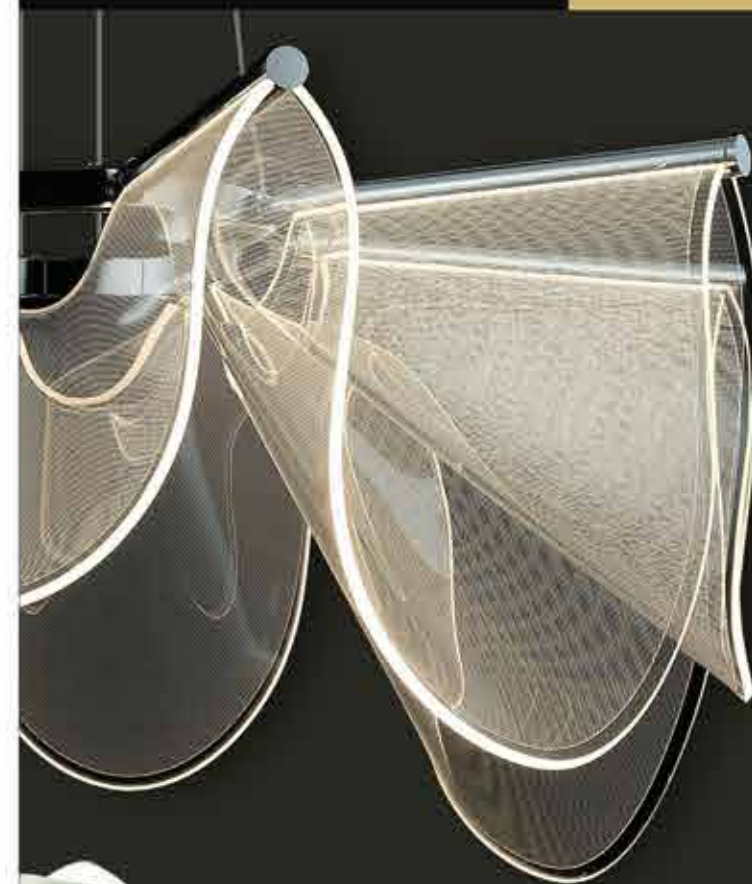

FLIPPA

EXCLUSIVE

80623-01-P05-CR