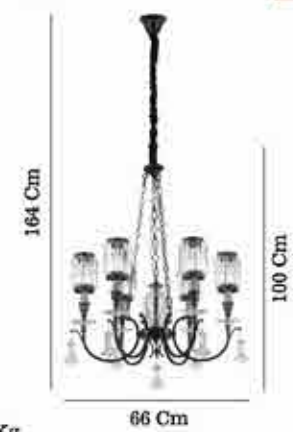

80629-01-P06-CF

Coffee - Kahve

9,60 Kg
66 Cm
E-14 / 6x20W Max.

80629-02-P08-CF

Coffee - Kahve