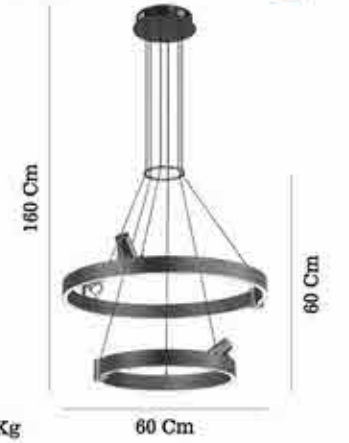

80581-03-P02-CF Coffee - Kahve

2,69 Kg
60 Cm
LED / 1x85W
3000 K
5950 Lm