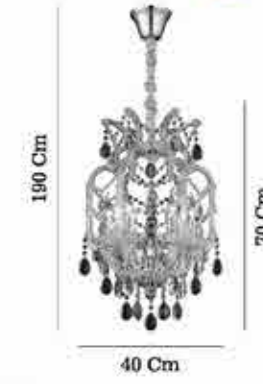

# MOCCARA

EXCLUSIVE

80758-01-P06-CL

80758-02-P08-CL

80758-01-P06-CL  
80758-01-P06-CN

Clear - Şeffaf  
Dark Honey - Koyu Bal

⚖️ 9,00 Kg  
⊘ 40 Cm  
💡 E-14 / 6x20W Max.

80758-02-P08-CL  
80758-02-P08-CN