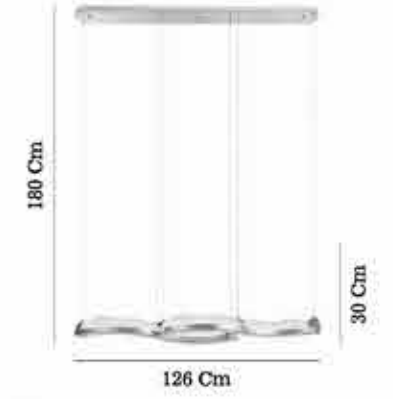

⚖️ 10,00 Kg  
 ⌀ 60 Cm Ⓚ 3000 K  
 💡 LED / 1x100W Ⓛ 6000 Lm

80687-02-P02-GD

Gold - Altın

⚖️ 24,00 Kg  
 ⌀ 80 Cm Ⓚ 3000 K  
 💡 LED / 1x240W Ⓛ 14400 Lm

80687-03-L02-GD

Gold - Altın

⚖️ 12,00 Kg  
 ⌀ 25x126 Cm Ⓚ 3000 K  
 💡 LED / 1x128W Ⓛ 7680 Lm