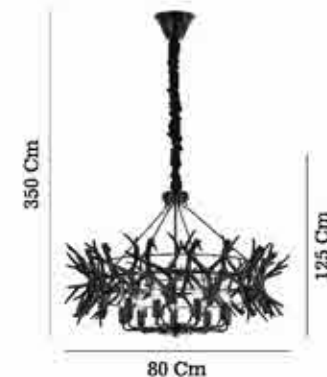

80618-02-P09-BK

7,10 Kg
80 Cm
E-14 / 9x20W Max.

Black - Siyah