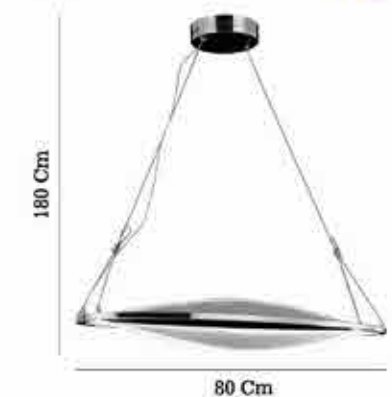

80619-06-L80-FG

Gold - Altan

2,40 Kg
32x80 Cm
LED / 1x32W
3000 K
3240 Lm

80619-07-W20-FG

Gold - Altan

1,20 Kg
12x20 Cm
LED / 1x16W
3000 K
1600 Lm

OLVIDO

COLLECTION 2024