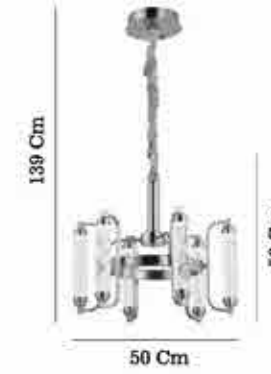

80582-02-P06-CO

Antique - Antik Lak

8,15 Kg
50 Cm
LED / 6x10W
3000 K
4200 Lm