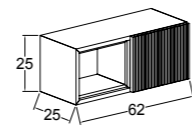

### 80 cm / 100 cm

Renk Seçenekleri  
Colour Options

Blue Grey

Luna

Vanilla

KOBOS BELLA 62 CM  
KAPAKLI VE MASİF AÇIK  
RAFLI DOLAP  
/ KOBOS BELLA 62 CM  
CABINET WITH DOORS AND  
SOLID OPEN SHELVES

KOBOS BELLA 83 CM  
ÇEKMECELİ VE MASİF  
AÇIK RAFLI DOLAP  
/ KOBOS BELLA 83 CM  
CABINET WITH DRAWERS AND  
SOLID OPEN SHELVES