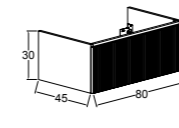

### 80 cm / 100 cm

Renk Seçenekleri  
Colour Options

Blue Grey

Luna

Vanilla

KOBOS BELLA 62 CM  
KAPAKLI VE MASİF AÇIK  
RAFLI DOLAP  
/ KOBOS BELLA 62 CM  
CABINET WITH DOORS AND  
SOLID OPEN SHELVES

KOBOS BELLA 83 CM  
ÇEKMECELİ VE MASİF  
AÇIK RAFLI DOLAP  
/ KOBOS BELLA 83 CM  
CABINET WITH DRAWERS AND  
SOLID OPEN SHELVES