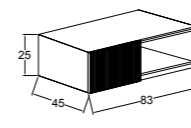

### 80 cm / 100 cm

Renk Seçenekleri  
Colour Options

Blue Grey

Luna

Vanilla

KOBOS BELLA 62 CM  
KAPAKLI VE MASİF AÇIK  
RAFLI DOLAP  
/ KOBOS BELLA 62 CM  
CABINET WITH DOORS AND  
SOLID OPEN SHELVES

KOBOS BELLA 83 CM  
ÇEKMECELİ VE MASİF  
AÇIK RAFLI DOLAP  
/ KOBOS BELLA 83 CM  
CABINET WITH DRAWERS AND  
SOLID OPEN SHELVES