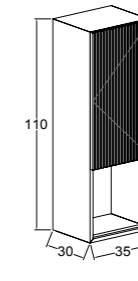

KOBOS BELLA 110 CM
BOY DOLAP L - R
/ KOBOS BELLA 110CM
TALL CABINET L - R

Lake Kaplama

Tam Açılır

Yavaş Kapanır

Bas Aç

Lavabo seçimi için s.106 - s.107
uyum tablosunu inceleyin
See compatibility table on
p.106 - p.107 for sink selection.