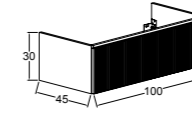

KOBOS BELLA 100 CM
LAVABO DOLABI
/ KOBOS BELLA 100 CM
WASHBASIN CABINET